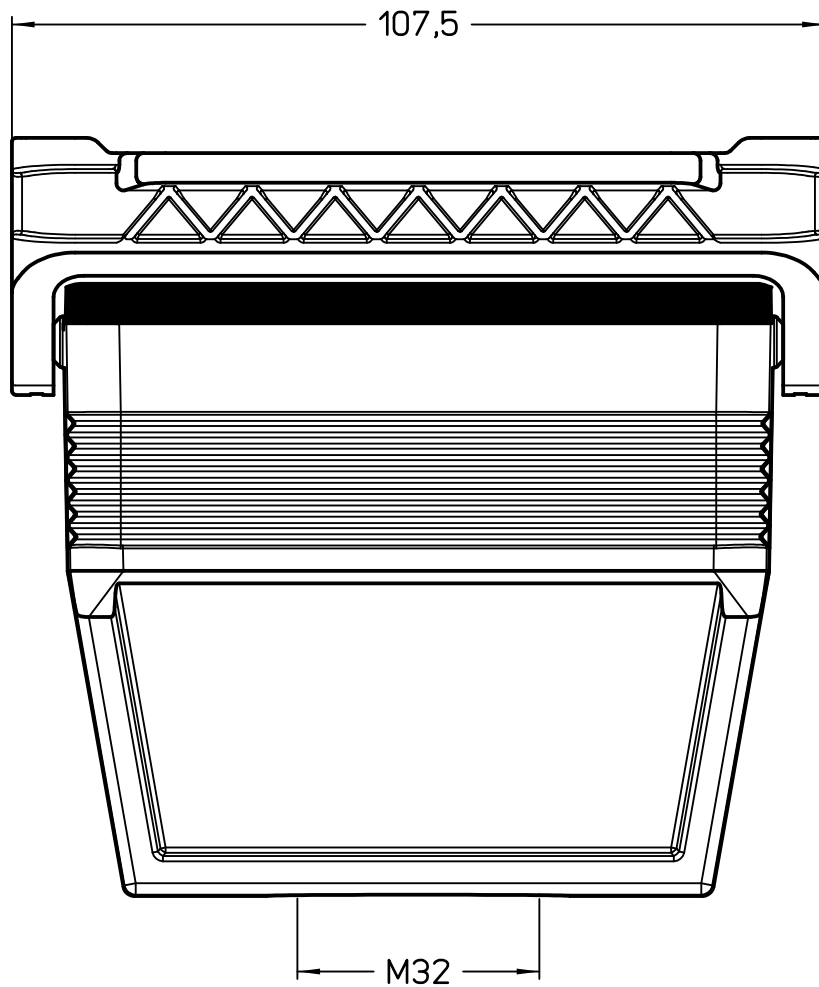

Diritti riservati All rights reserved

1

2

3

	Dimensions in mm
Original Size A4	
Date 07/03/23	
Sign. G. Renna	

Simplified representation with dimensions without tolerance

MLFV 16 LG32
Hood, size "77.27", M32 top entry, with 1 IL-BRID lever

Scale
1:1

1

2

3