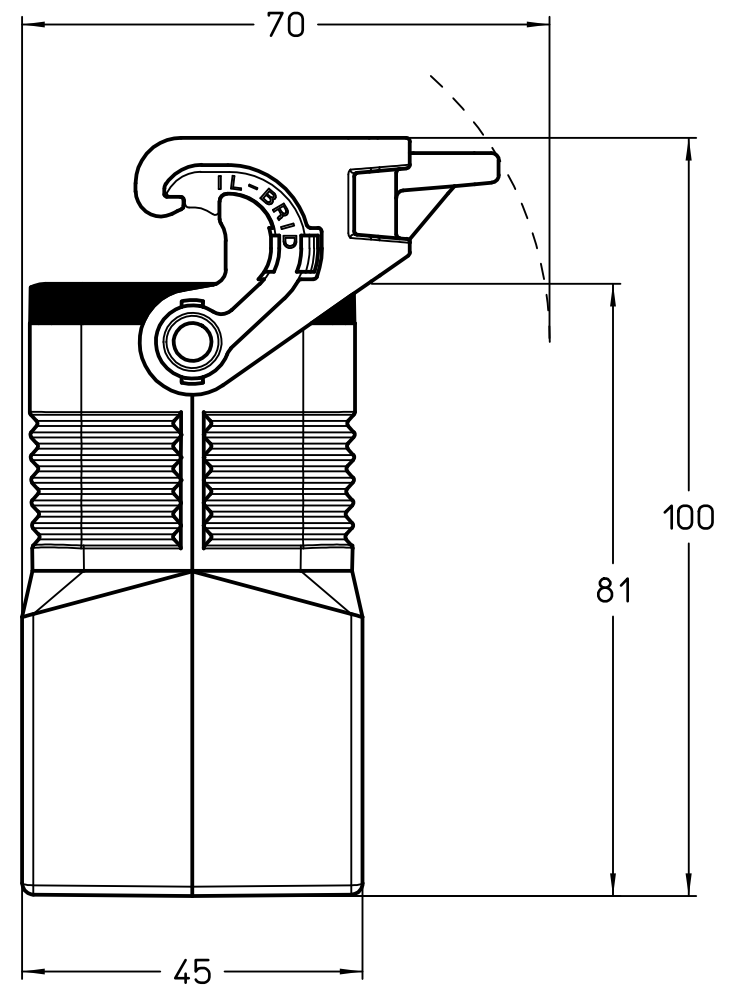

Diritti riservati All rights reserved

1

2

3

	Dimensions in mm
Original Size A4	
Date 07/03/23	
Sign. G. Renna	

Simplified representation with dimensions without tolerance

MLFV 16 LG32
Hood, size "77.27", M32 top entry, with 1 IL-BRID lever

Scale
1:1

1

2

3